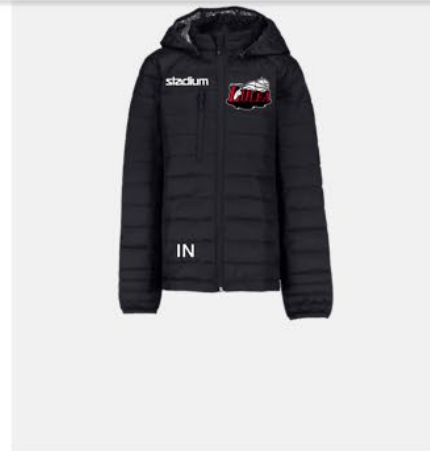

Teampris
CLIQUE
Basic Tee
~~89,90~~ 79,90

Teampris
CLIQUE
Basic Tee Jr
~~89,90~~ 79,90

Teampris
SPALDING
Backpack
449,- 339,-

Teampris
CLIQUE
Baily Hat
~~119,90~~ 99,90

Teampris
SPALDING
Reversible T-Top
~~339,-~~ 269,-

Teampris
SPALDING
Mid Cut Socks 3-P
~~149,-~~ 119,-

Teampris
SPALDING
Reversible T-Top
~~339,-~~ 269,-

Teampris
SPALDING
Double Face Set
~~379,-~~ 279,-

Teampris
CLIQUE
Basic Hoody F Zip
~~389,-~~ 309,-

Teampris
CLIQUE
Basic Pant Jr
~~239,-~~ 199,-